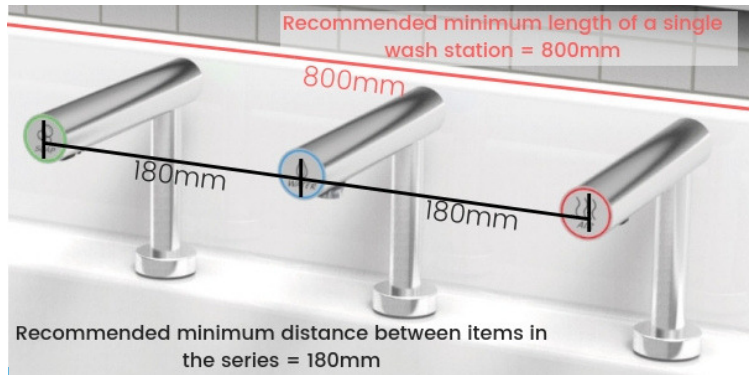

Wash Station Series

Recommended minimum fitting distances

Single sink wash stations
(one or multiple stations in a row)

Trough sink wash stations
(deck and wall mounted)

To learn more, call us on 0114 354 0047,
email sales@ihdryers.co.uk or
visit intelligenthanddryers.com