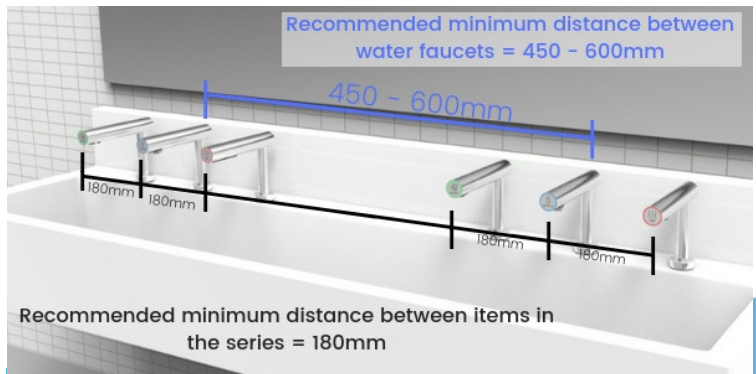

Wash Station Series

Recommended minimum fitting distances

Single sink wash stations
(one or multiple stations in a row)

Trough sink wash stations
(deck and wall mounted)

To learn more, call us on 0114 354 0047,
email sales@ihdryers.co.uk or
visit intelligenthanddryers.com